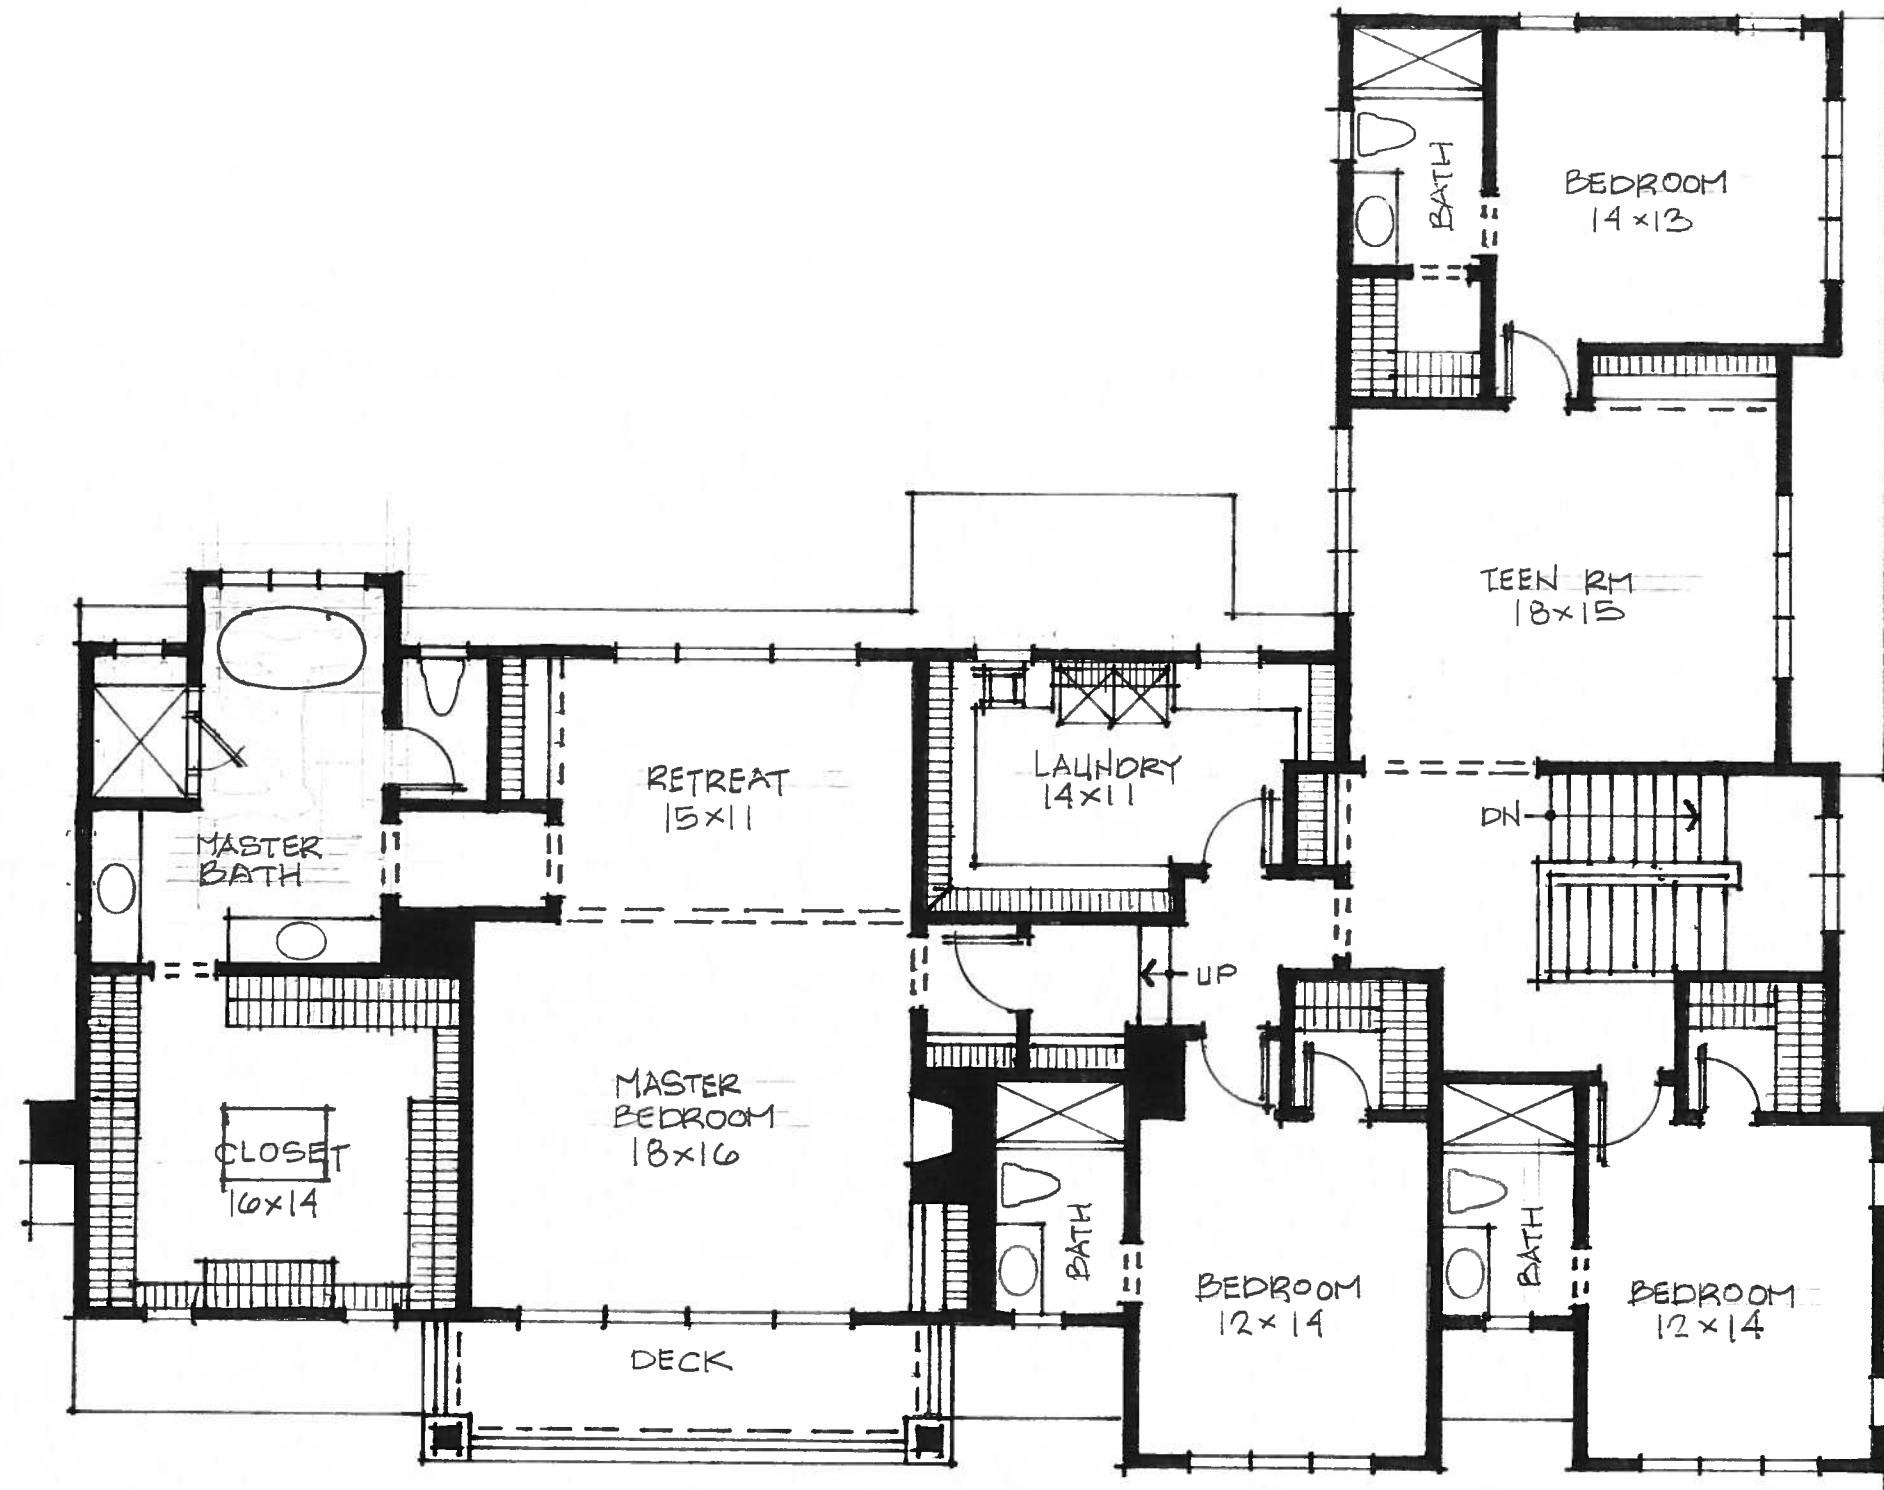

BERK · POWELL · LOWER · 2500 # GARAGE · 650 #

4.13.22
REV. 4.19.22

CRAIG S. HAMPTON
 INCORPORATED
 DESIGNING QUALITY CUSTOM HOMES SINCE 1979
 5500 E. QUARTERSAWN STREET ~ BOISE, IDAHO 83716
 (949) 209-8883
craig@craigshampton.com
www.craigshampton.com